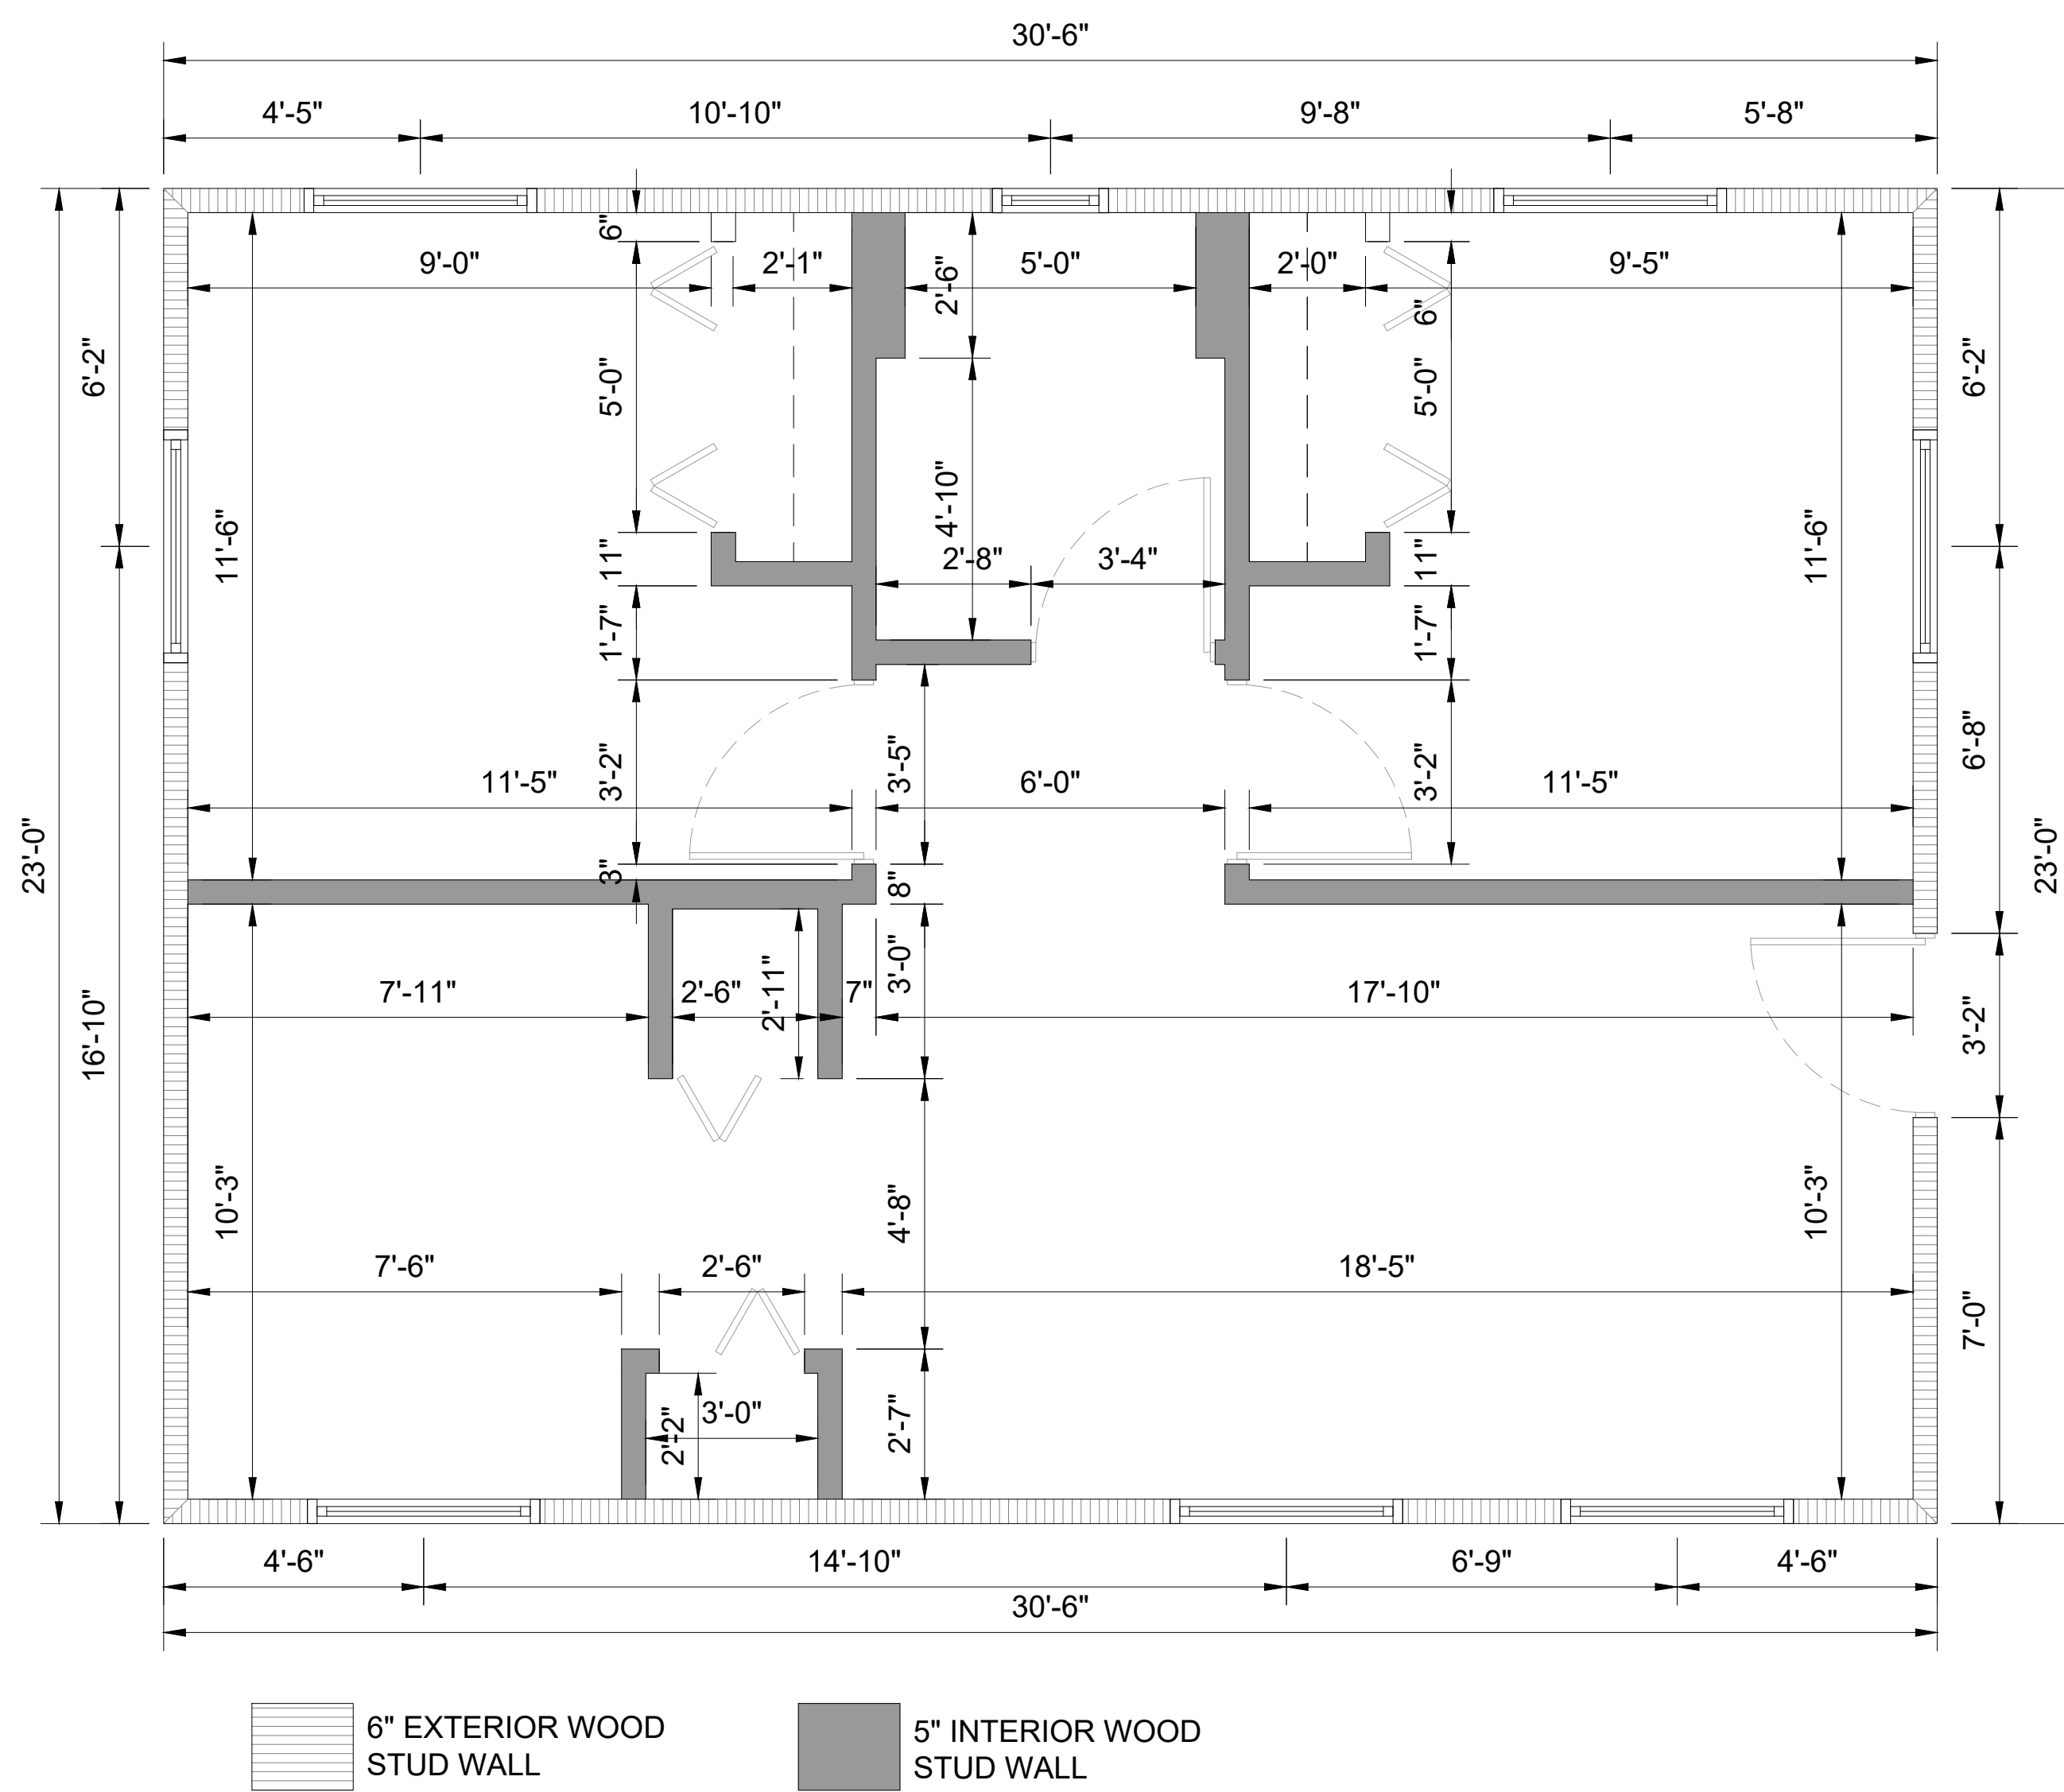

700' SF / 2 BEDROOM / 1 BATHROOM

Finalist #1
Ed Reyes
Ed Reyes Design LLC
edreyesdesign@gmail.com

FLOOR PLAN & COLOR ELEVATIONS

SCALE: N.T.S