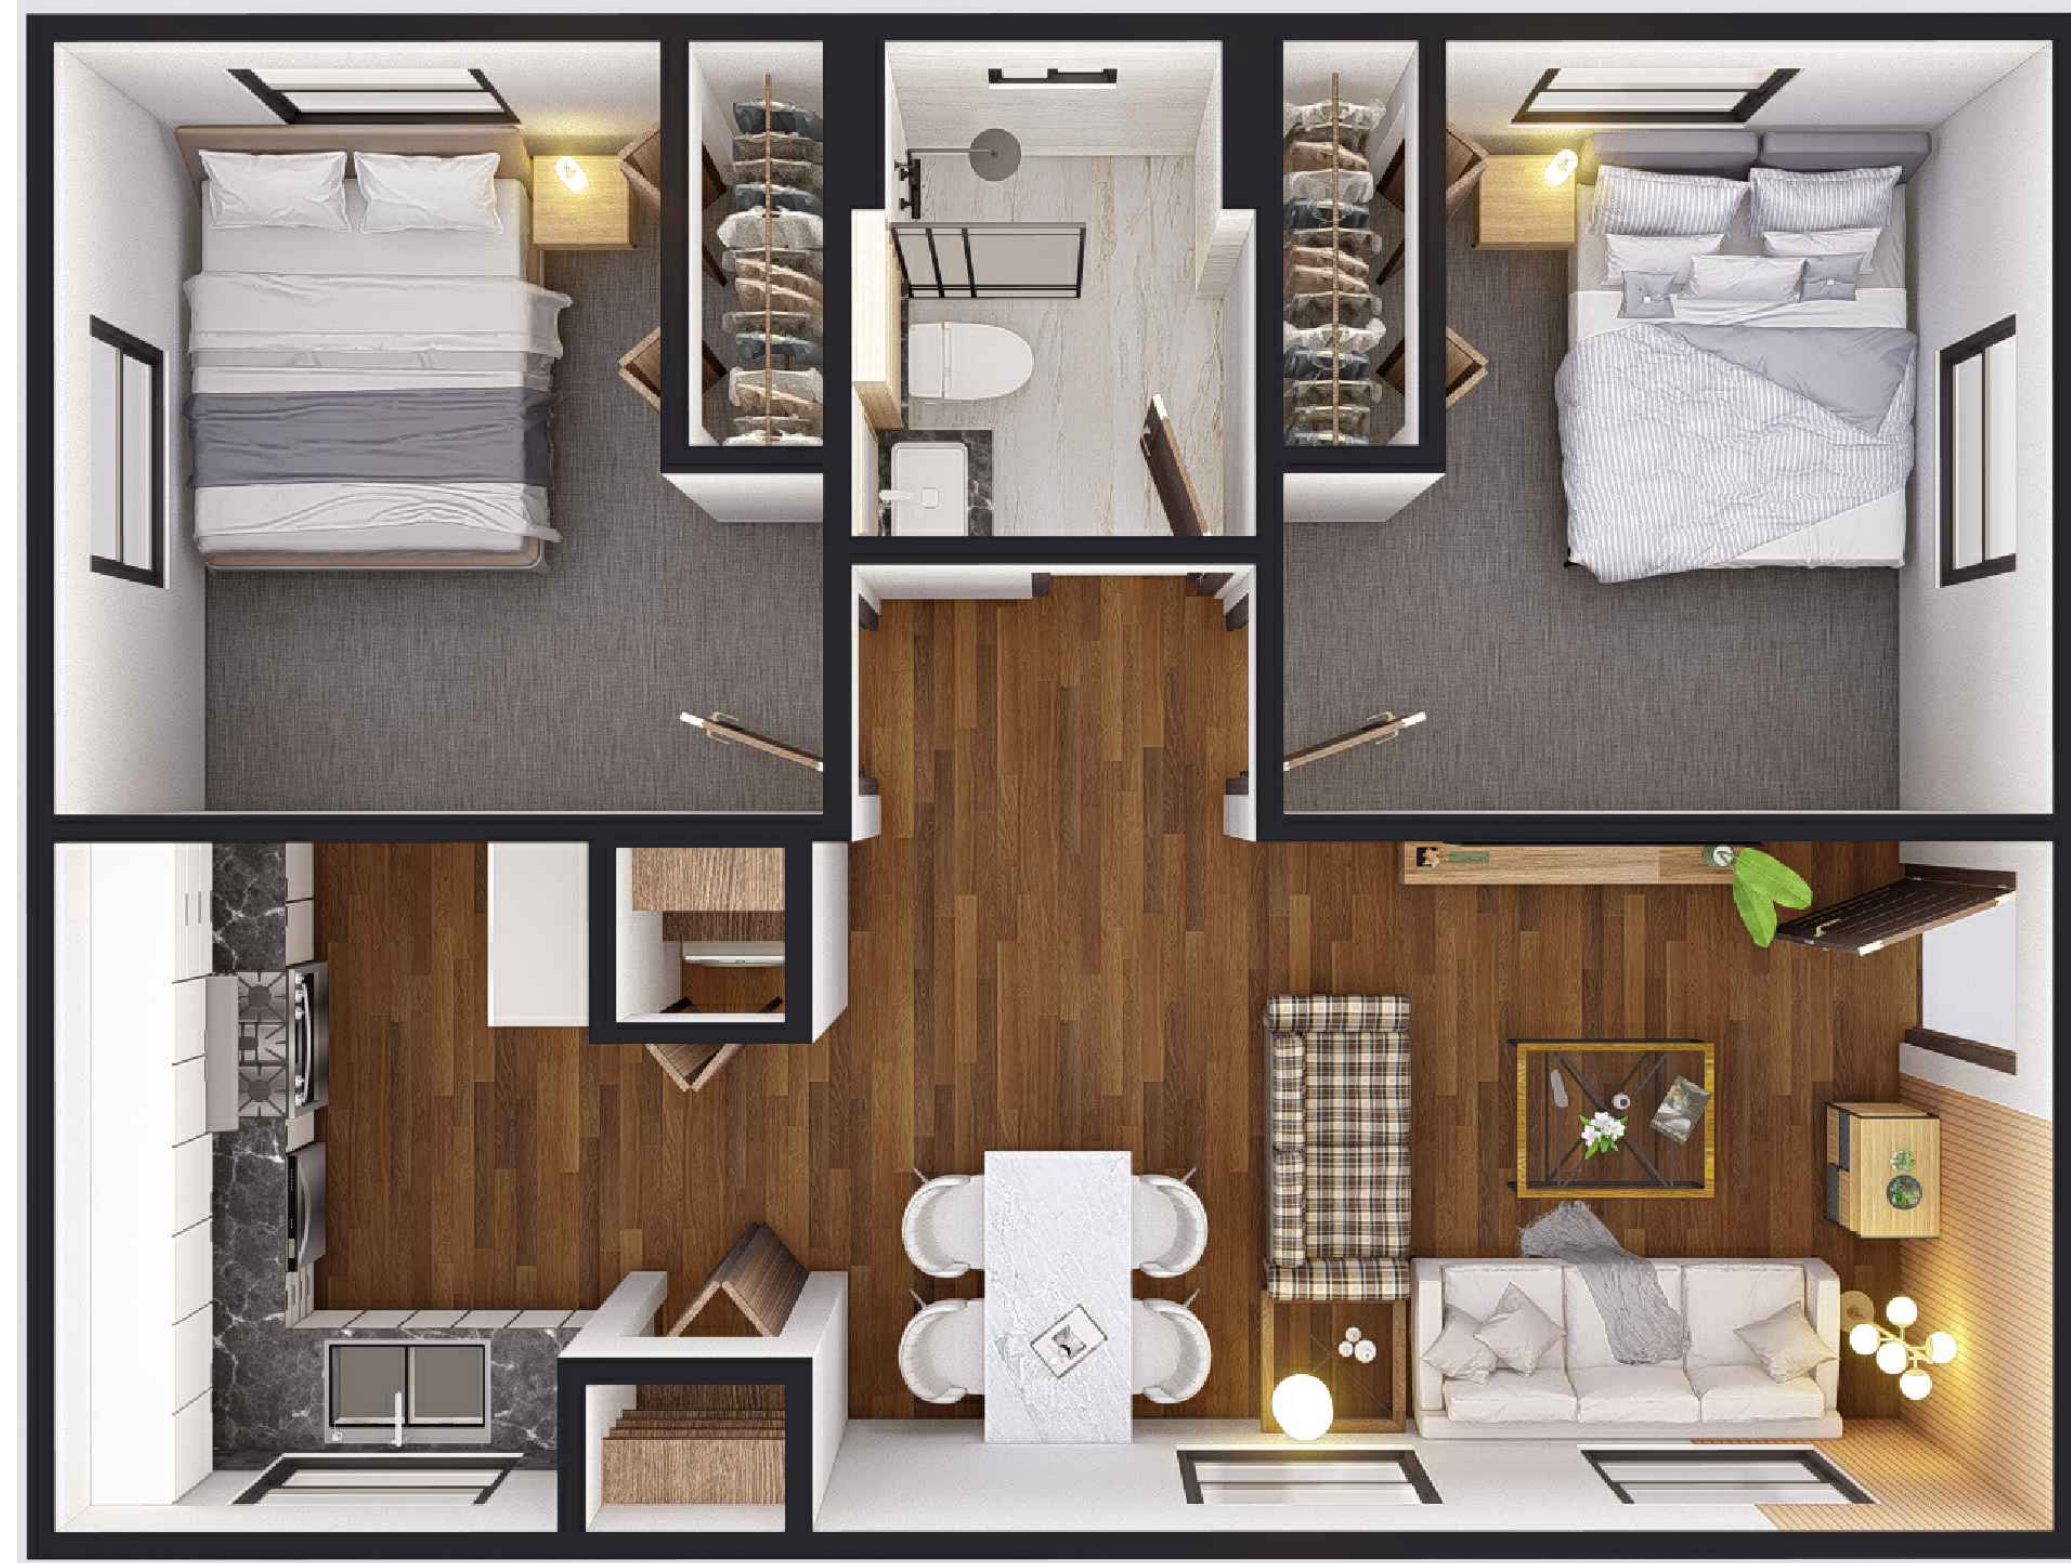

700' SF / 2 BEDROOM / 1 BATHROOM

Finalist #1
Ed Reyes
Ed Reyes Design LLC
edreyesdesign@gmail.com

FLOOR PLAN & COLOR ELEVATIONS

SCALE: N.T.S