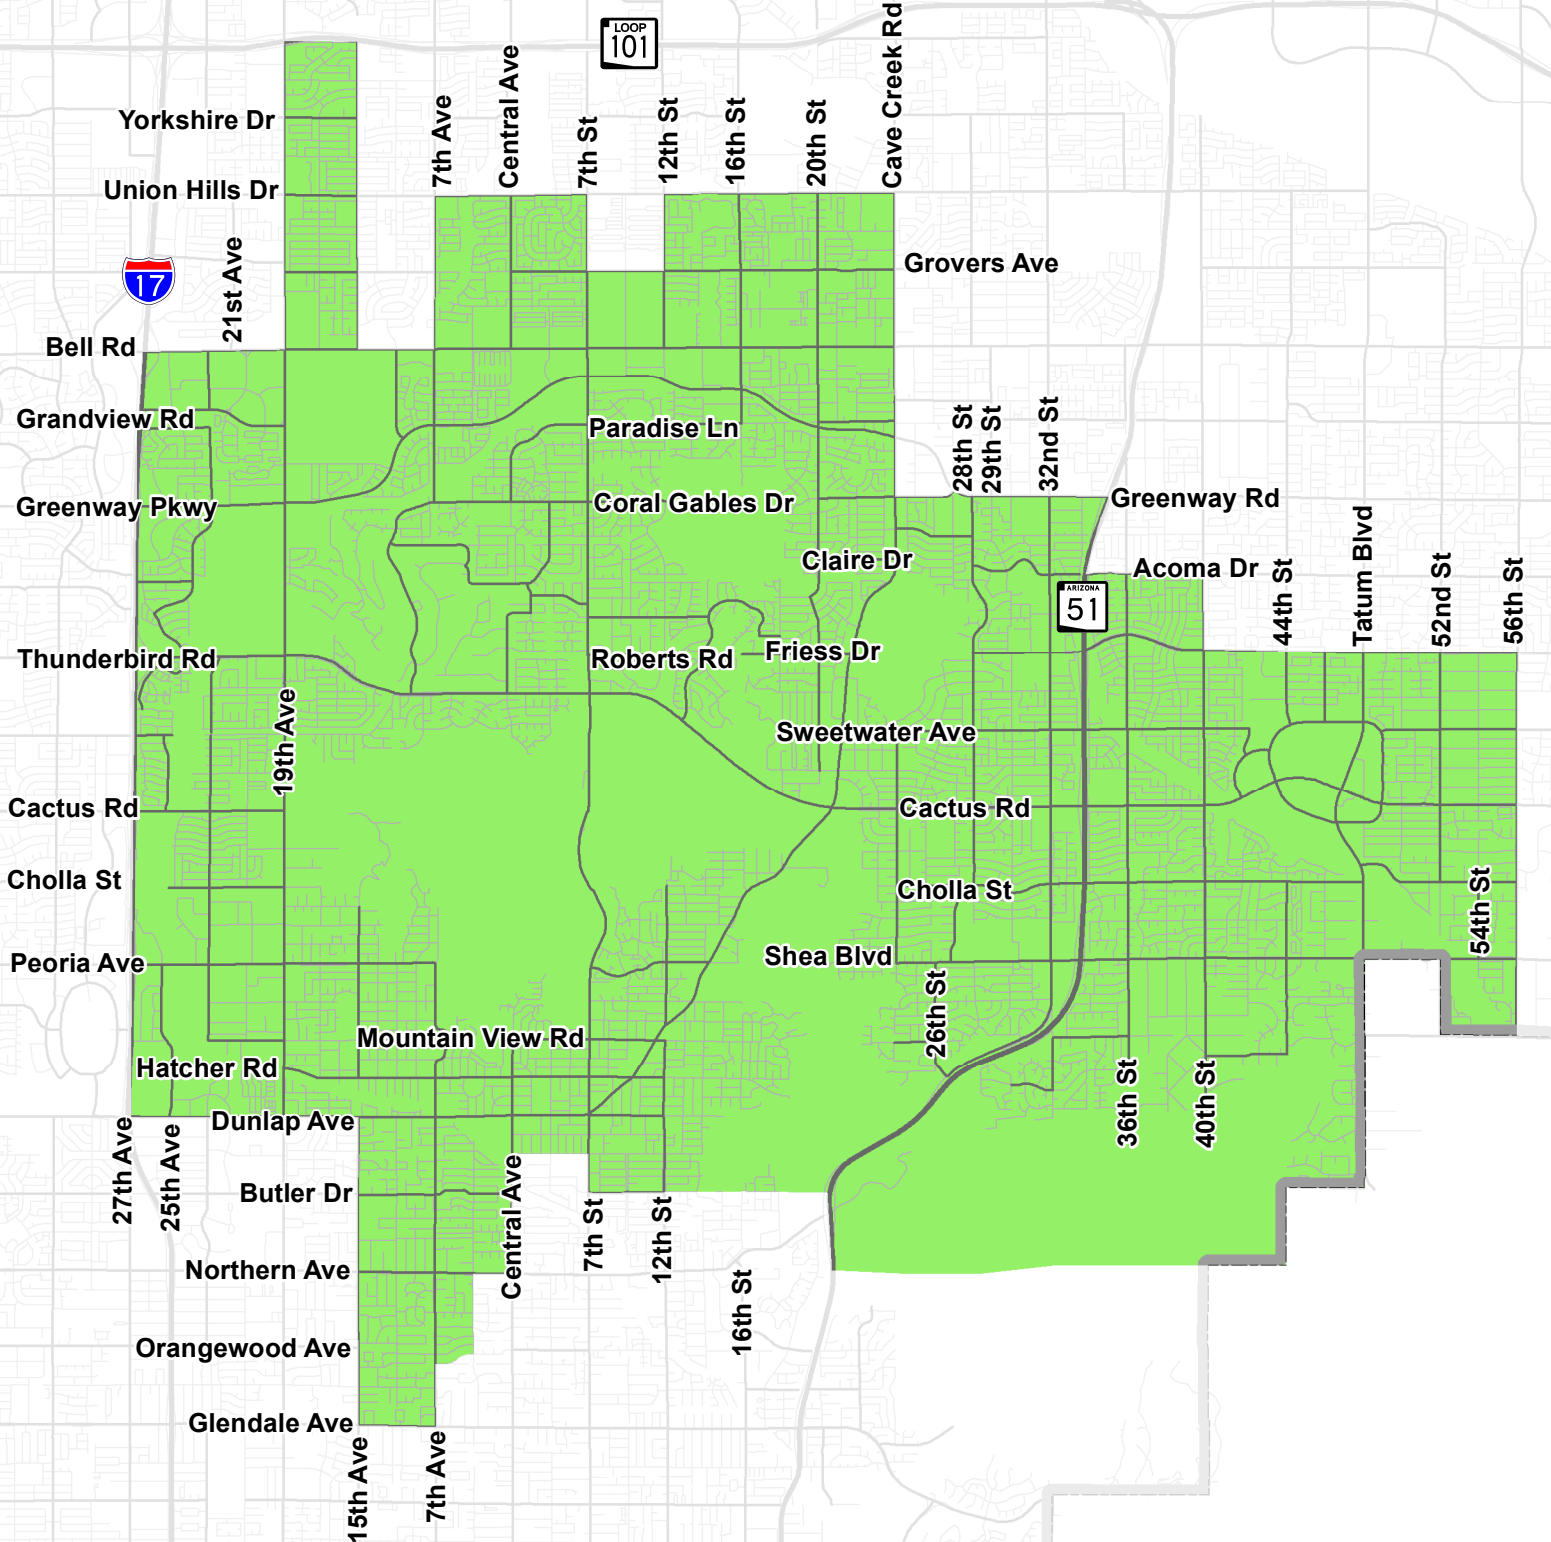

Council District 3

 **City of Phoenix**

 Council District 3

 City Limit

 N

 0 1 2 Miles